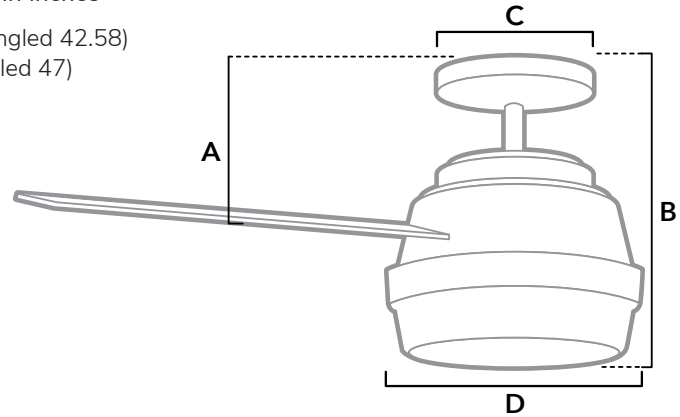

DIMENSIONS

Measured in inches

- A. 9.58 (Angled 42.58)
- B. 14 (Angled 47)
- C. 6.49
- D. 11

59446 | Noble Bronze Body with Mid Century Walnut or Umber Walnut Blades

ADDITIONAL FINISHES

50284
Brushed Nickel Body with Light Gray Oak or Natural Wood Blades

Motor Type	Reversible	Wire Length	Control Type	Downrod	Location	Blade #	Add'l Sizes
AC	YES	32" (24" Downrod)	Handheld Remote	3" Included	Indoor	4	44", 60"

AIRFLOW AND LIGHT SPECIFICATIONS

AVG Airflow	Airflow Efficiency	CFM High	Voltage	Bulbs Included	Output Per Bulb	Watts Per Bulb	Bulb Type	Base Type	LED Light Kit	CRI	CCT (Kelvins)	Dimmable
2795	71	4275	120v/60Hz	2	800	9W	LED	E26	Yes	80	3,000	Yes